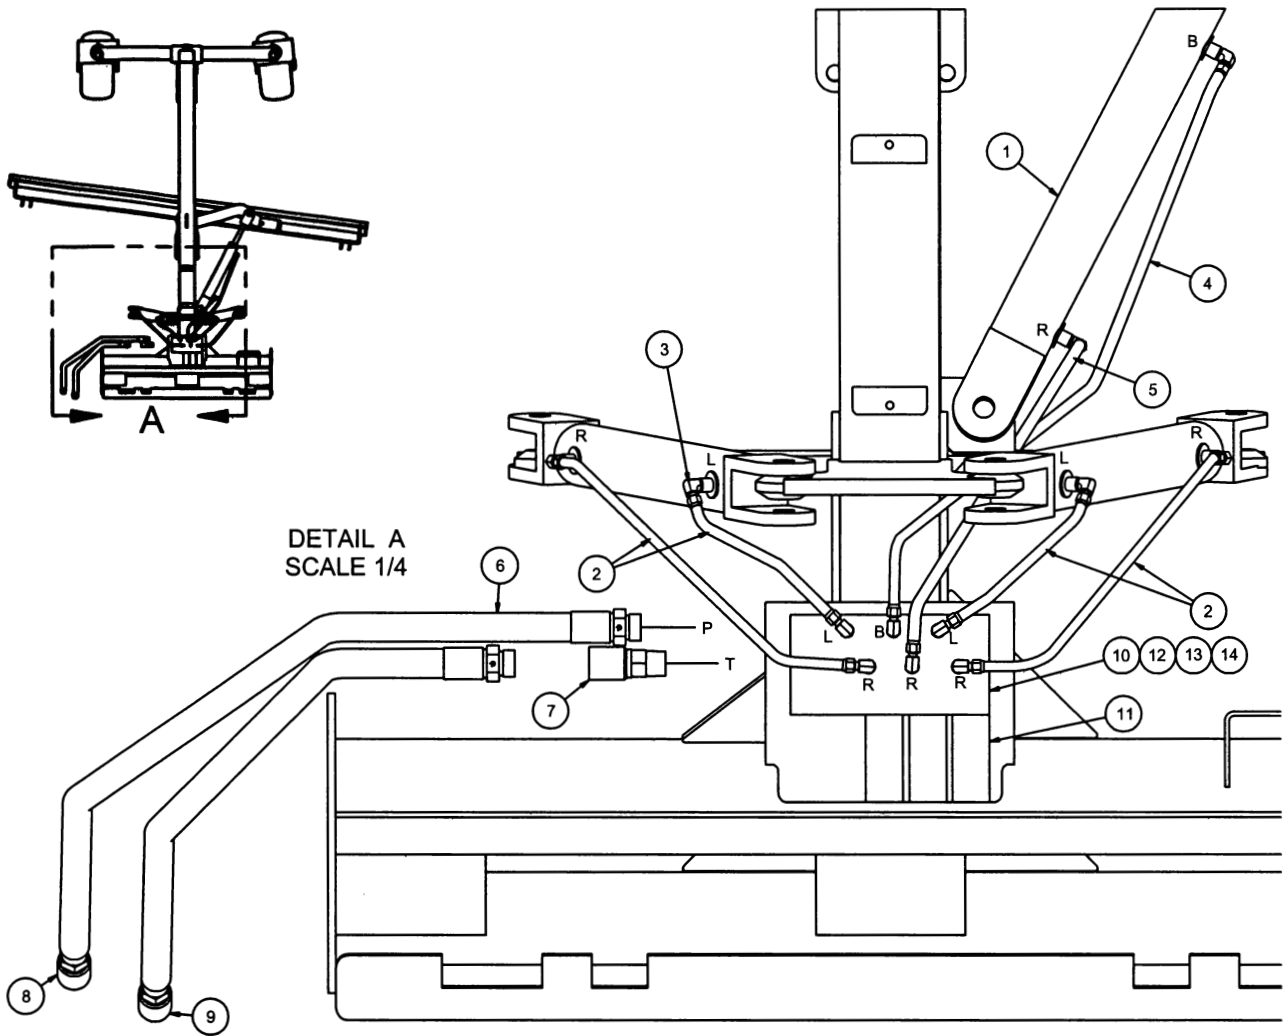

SSGB-8A GRADER BLADE HYDRAULIC DIAGRAM & PARTS LIST

Parts List

Item	Qty.	Part Number	Description
1	3	2505663	Cylinder, Hyd. 2 x 12
	1	2504239	Cylinder Seal Kit
2	4	2505692	Hose, Hyd. 1/4" x 23"
3	12	2505696	Adapter, Hyd. 90 Deg. Adj. Elbow 7/16"
4	1	2505694	Hose, Hyd. 1/4" x 51"
5	1	2505693	Hose, Hyd. 1/4" x 47"
6	2	2505695	Hose, Hyd. 3/4" x 65"
7	1	2505691	Check Valve, SAE 12 (1-1/16" - 12UN)
8	1	2505661	Coupler, Flat Face, 1/2 NPT, Female
9	1	2505662	Coupler, Flat Face, 1/2" NPT, Male
10	1	2505714	Hydraulic Valve
11	6	2505730	Replacement Coil, 12V DC
12	3	2503011	Bolt 3/8"-16NC x 1" Hex Head Gr. 2
13	3	2502008	Washer 3/8" Springlock
14	3	2505731	Replacement Spool (Solenoid)